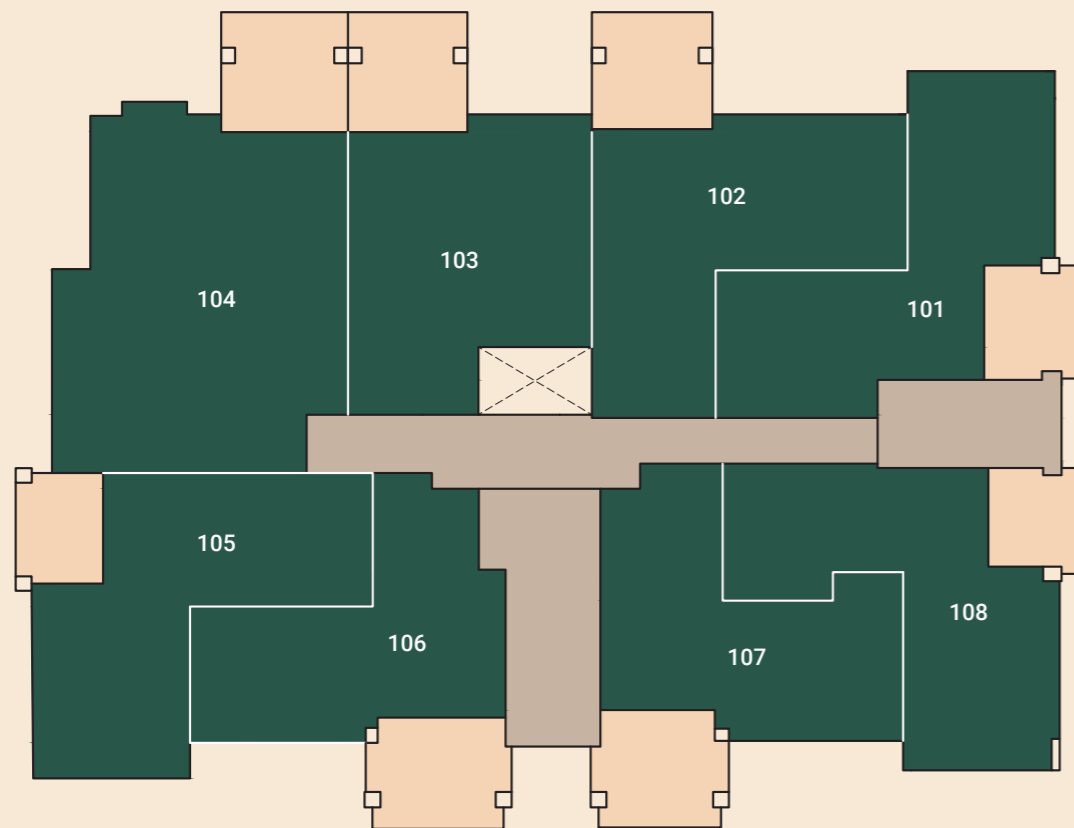

TERSEFANO

2

AVAILABILITY
Studios
1 & 2-bedroom
Apartments

MAJESTIC
GARDENS
TERSEFANOU

2

GROUND FLOOR

SECOND FLOOR

FIRST FLOOR

- FLATS
- BALCONIES
- STAIRCASES

GROUND FLOOR

SECOND FLOOR

FIRST FLOOR

- FLATS
- BALCONIES
- STAIRCASES

GROUND FLOOR

SECOND FLOOR

FIRST FLOOR

- FLATS
- BALCONIES
- STAIRCASES

MAJESTIC
GARDENS

TERSEFANO

Call us at +357 22696500 / 8000 8200
www.majesticgardens.com.cy