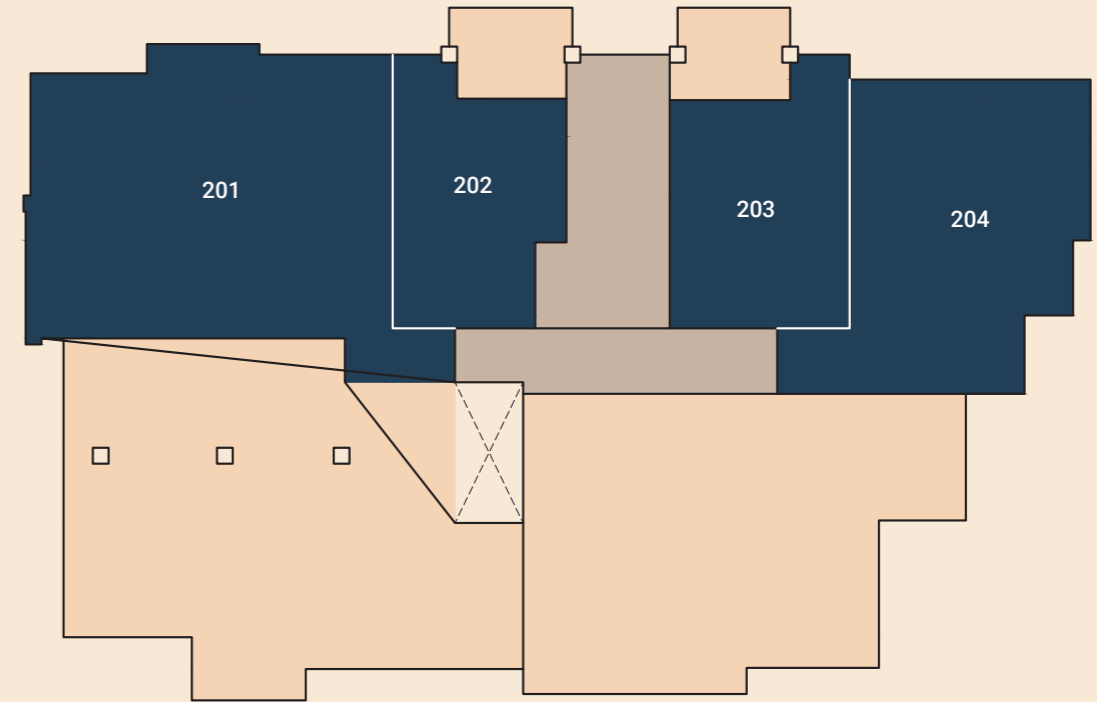

TERSEFANO

2

AVAILABILITY
Studios
1 & 2-bedroom
Apartments

MAJESTIC
GARDENS
TERSEFANOU

2

GROUND FLOOR

SECOND FLOOR

FIRST FLOOR

- FLATS
- BALCONIES
- STAIRCASES

GROUND FLOOR

SECOND FLOOR

FIRST FLOOR

- FLATS
- BALCONIES
- STAIRCASES

GROUND FLOOR

SECOND FLOOR

FIRST FLOOR

- FLATS
- BALCONIES
- STAIRCASES

MAJESTIC
GARDENS

TERSEFANO

Call us at +357 22696500 / 8000 8200
www.majesticgardens.com.cy