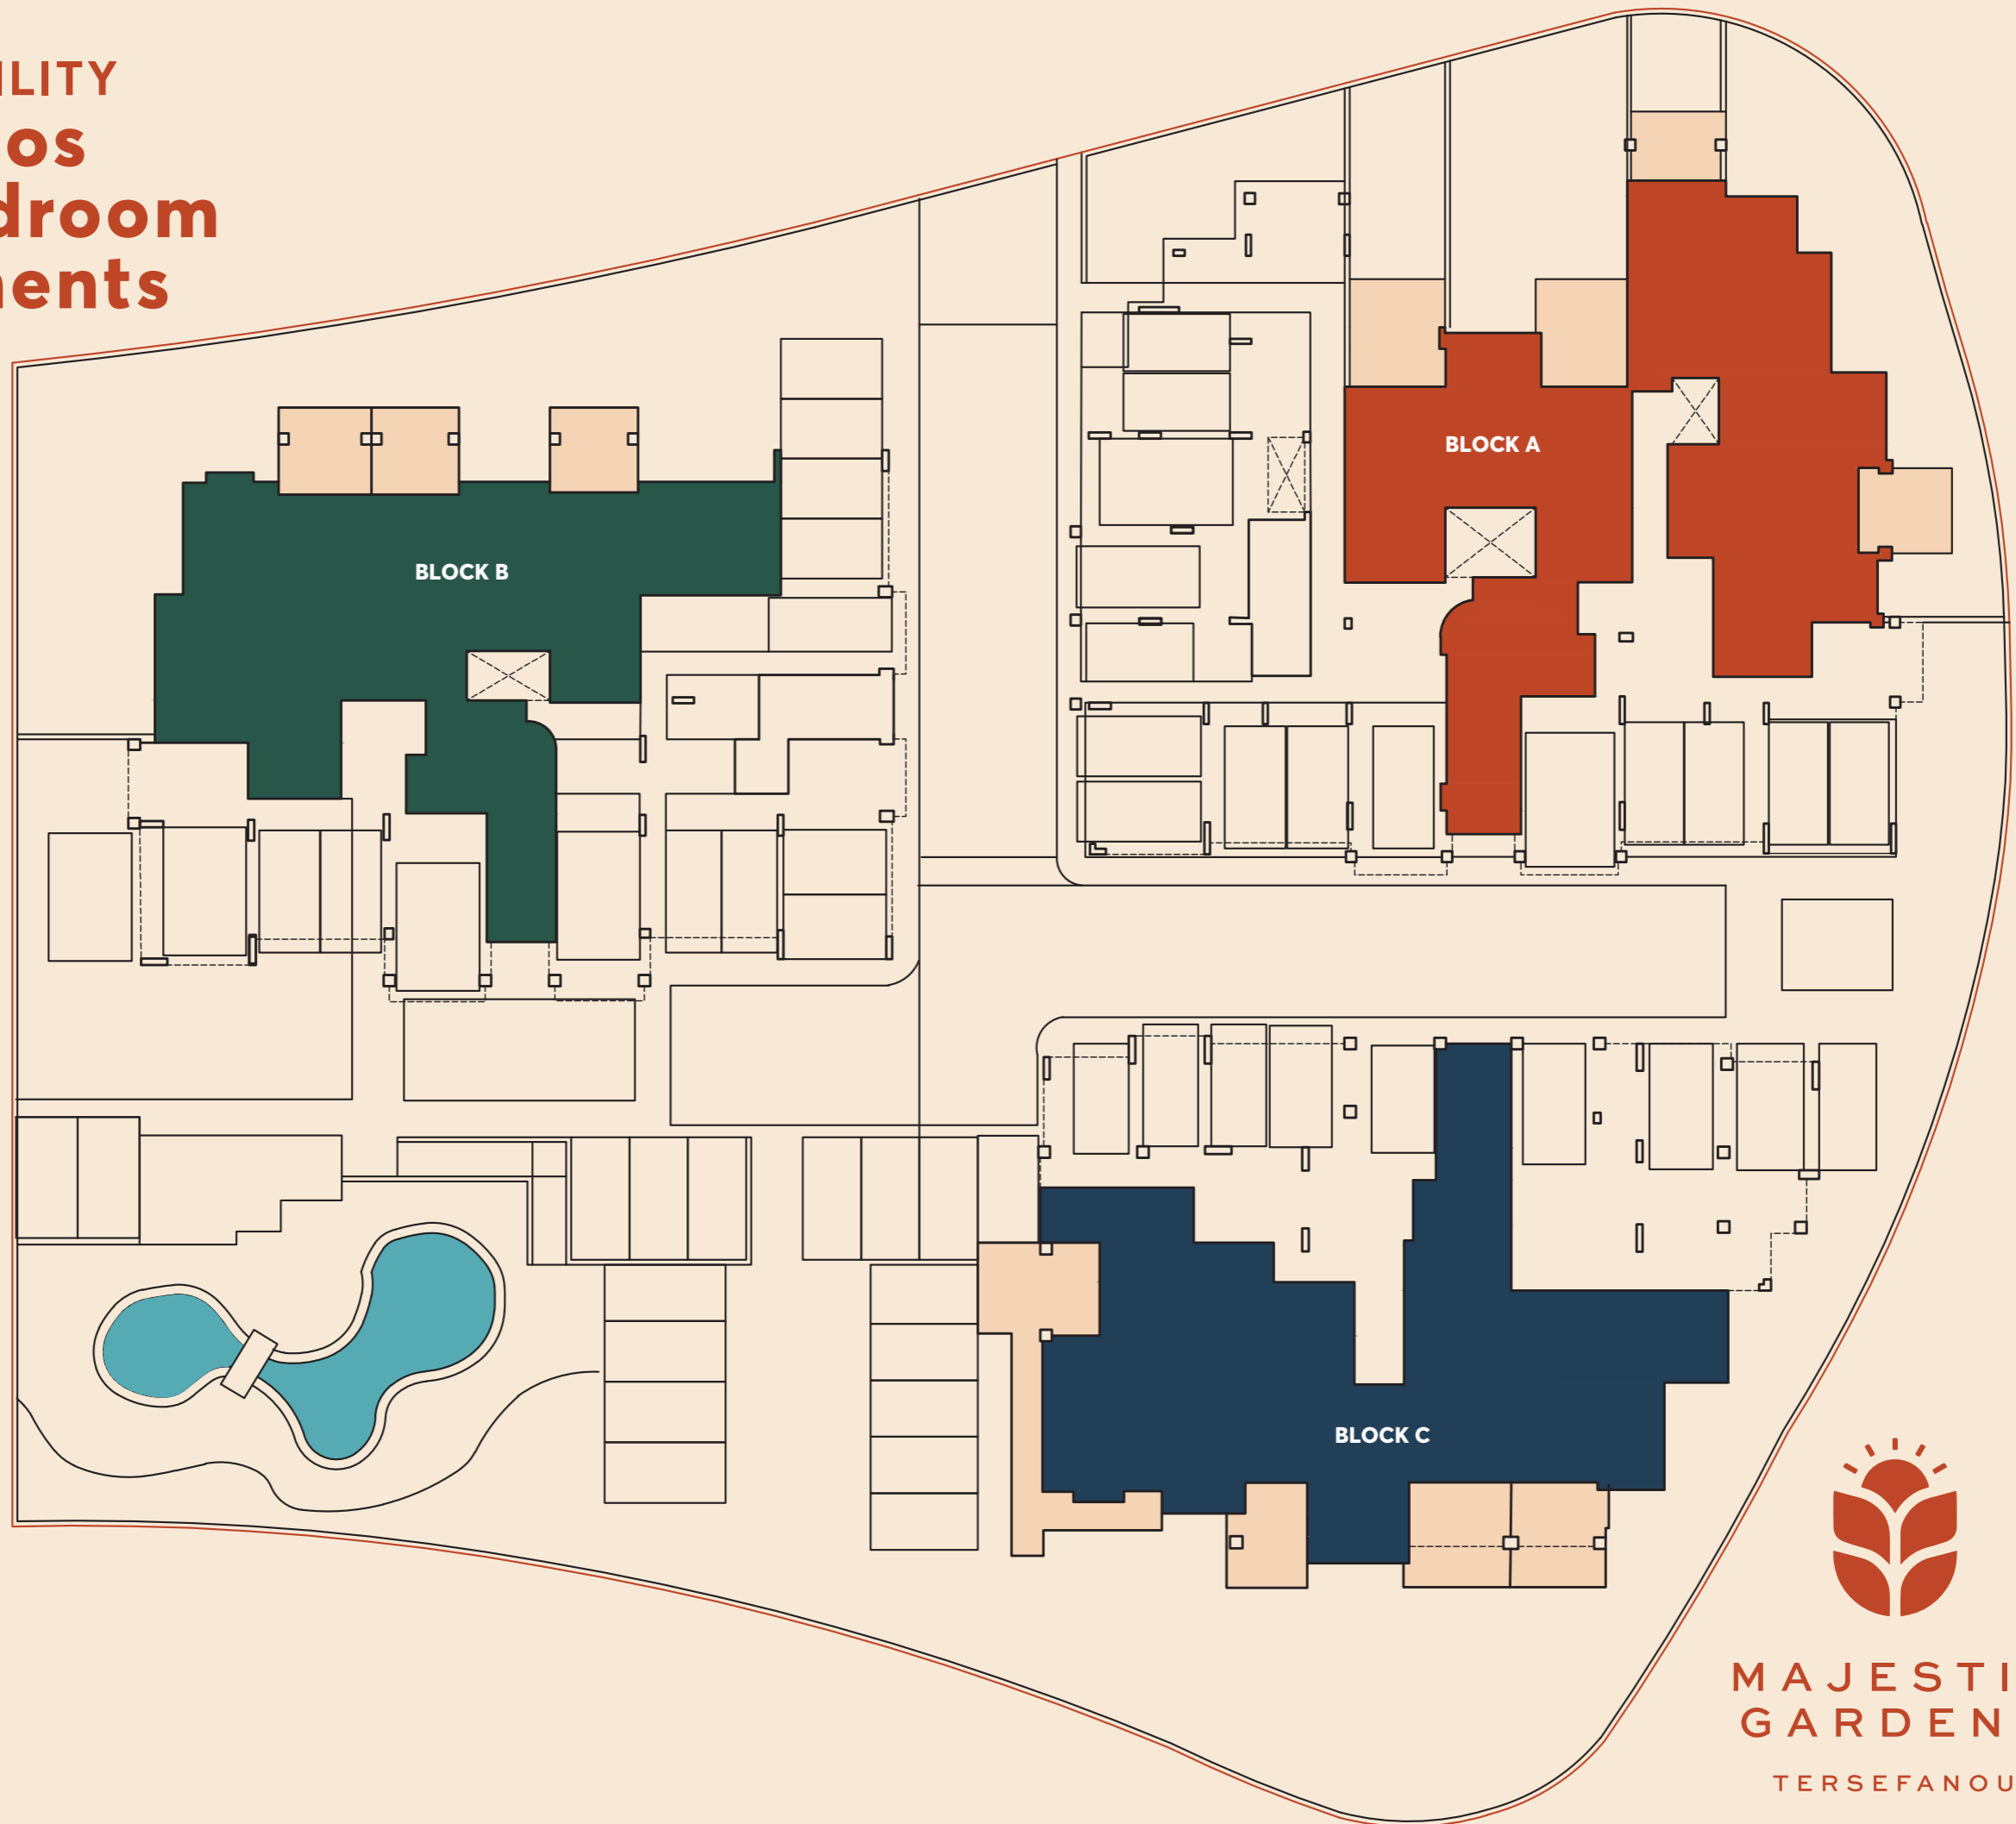

*Where every moment
is truly majestic.*

Tucked away within a secure, gated complex, our collection of **44 residences redefines** the concept of neighbourhood. Here, residents are invited to escape the hustle and bustle of everyday life around the communal swimming pool and lush garden setting.

THE FRESH AIR

THE WARMTH

THE 'ME' TIME

THE ADVENTURE

THE BEAUTY

THE BLISS

THE CULTURE

THE LIFE

*Majestic Gardens
is not just a place to live;
it's a canvas where your unique story
unfolds against the backdrop
of a captivating lifestyle.*

MAJESTIC
GARDENS

TERSEFANOU

Discover more

see
next page
for

MAJESTIC
GARDENS

TERSEFANO

2

AVAILABILITY
Studios
1 & 2-bedroom
Apartments

MAJESTIC
GARDENS
TERSEFANOU

2

GROUND FLOOR

SECOND FLOOR

FIRST FLOOR